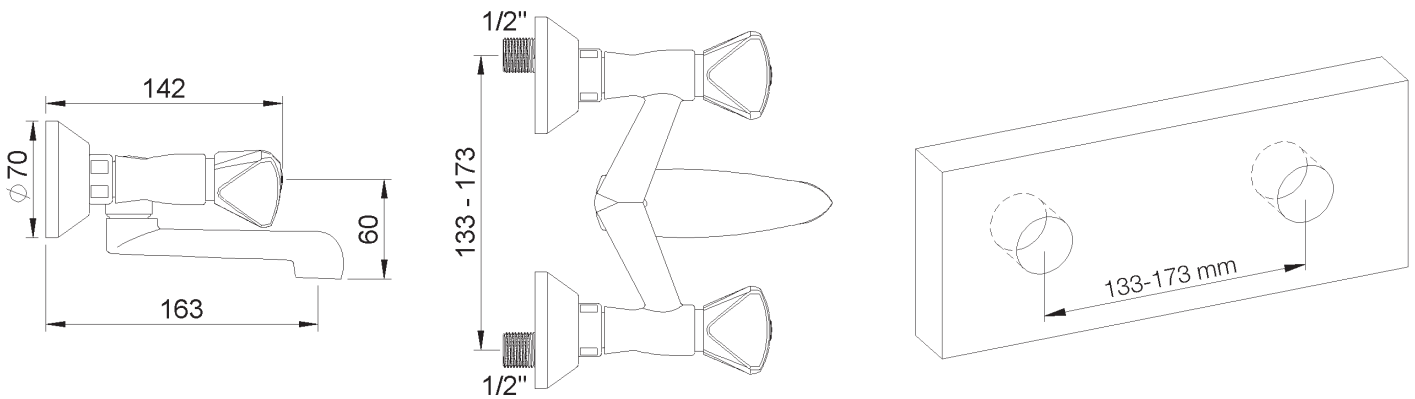

PRODUCT TECHNICAL SHEET

Collection : **TRIO**

Ref. : **1001.--.60**

Mélangeur de bain mural

Badmengkraan voor wandmontage

Wall-mounted bath mixer

Picture

Product details

Internal mechanism : 1/3 turn compression valve

Technical drawing

RA0.V01